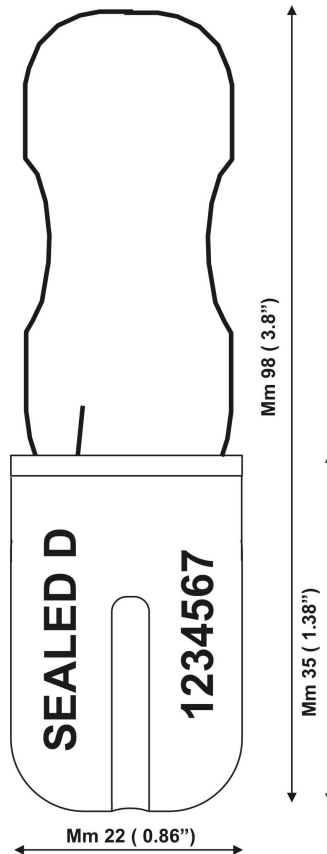


**PACKING:**

Carton with 1000 seals
 Carton dimensions: 36x27x18 cm
 Carton weight: 4,3 kgs

**DESCRIPTION:**

° Padlock style seal suitable for securing In-flight Catering/Duty-free Trolleys Self-locking system. Robust seal with plastic body with strong metal 1mm wire.

SIZES:

° Diam. metal closing ring : 1 mm
 ° Length : 98 mm
 ° Body : 22x35 mm

SEQUENTIAL NUMBERING AND CUSTOMISATION:

° LASER PRINT
 ° Sequenced numbering up to 15 digits.
 ° Bar-code possibility
 ° Customised up to 20 characters on one line
 ° Logos available upon request

MATERIAL:

° Metal closing ring: Steel
 ° Body: Polypropylene high density co-polymer.

OTHER PRODUCT SIZES WITH THE SAME CHARACTERISTICS**° PADLOCK 160-4**

Diam. metal closing ring : 4 mm
 Length : 75 mm
 Body : 32x20 mm

° PADLOCK 180-1

Diam. metal closing ring : 1 mm
 Length : 98 mm
 Body : 22x35 mm