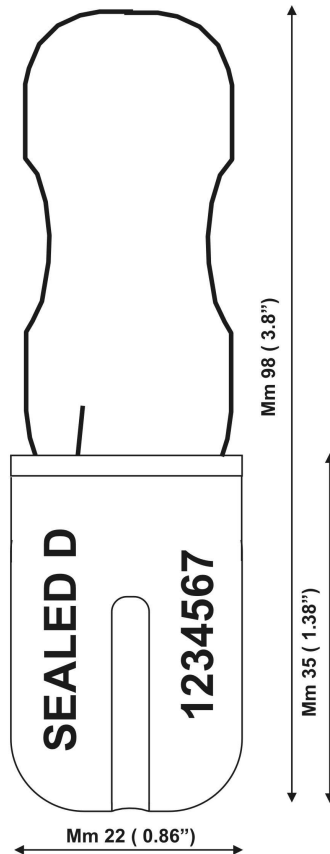


**PACKING:**

Carton with 1000 seals
 Carton dimensions: 36x27x18 cm
 Carton weight: 4,3 kgs

**DESCRIPTION:**

° Padlock style seal suitable for securing In-flight Catering/Duty-free Trolleys Self-locking system. Robust seal with plastic body with strong metal 1mm wire.

SIZES:

° Diam. metal closing ring : 1 mm
 ° Length : 98 mm
 ° Body : 22x35 mm

SEQUENTIAL NUMBERING AND CUSTOMISATION:

° LASER PRINT
 ° Sequenced numbering up to 15 digits.
 ° Bar-code possibility
 ° Customised up to 20 characters on one line
 ° Logos available upon request

MATERIAL:

° Metal closing ring: Steel
 ° Body: Polypropylene high density co-polymer.

OTHER PRODUCT SIZES WITH THE SAME CHARACTERISTICS**° PADLOCK 160-4**

Diam. metal closing ring : 4 mm
 Length : 75 mm
 Body : 32x20 mm

° PADLOCK 180-1

Diam. metal closing ring : 1 mm
 Length : 98 mm
 Body : 22x35 mm