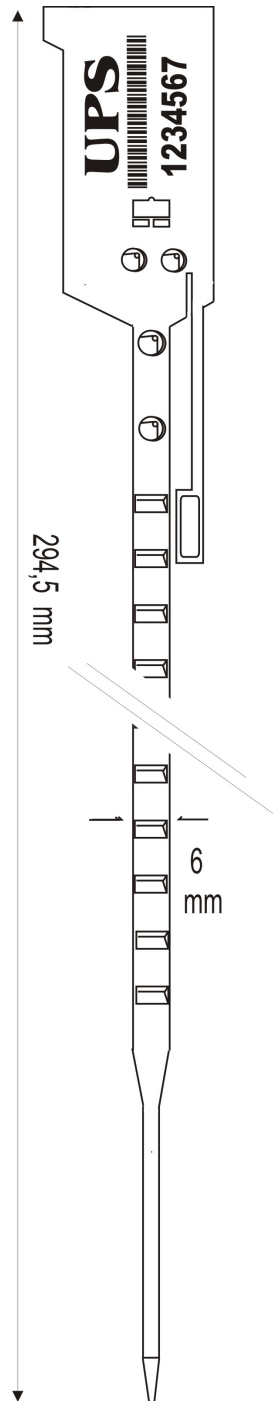


**PACKING:**

Carton with 1000 seals **NOT IN STRIP**

Carton dimensions: 56x39x21 cm

Carton weight: 4 kgs

**DESCRIPTION:**

° Adjustable security seals, pull up action for quick application and immediate security.

**SIZES:**

° Width : 6 mm  
° Length : 294,5 mm

**SEQUENTIAL NUMBERING AND CUSTOMISATION:**

° INK TRANSFER PRINT  
° Sequenced numbering up to 15 digits.  
° Bar-code possibility  
° Customised up to 20 characters on one line  
° Logos available upon request  
° For special orders, logo printing in relief.

Width : 6 mm

Length : 294 mm

° **BAGSEAL 420** **no tear-off**

Width : 6 mm

Length : 420 mm

° **LONGSEAL 420** **tear-off**

Width : 6 mm

Length : 420 mm

° **SIMPLESEAL 294** **tear-off**

Width : 6 mm

Length : 294 mm